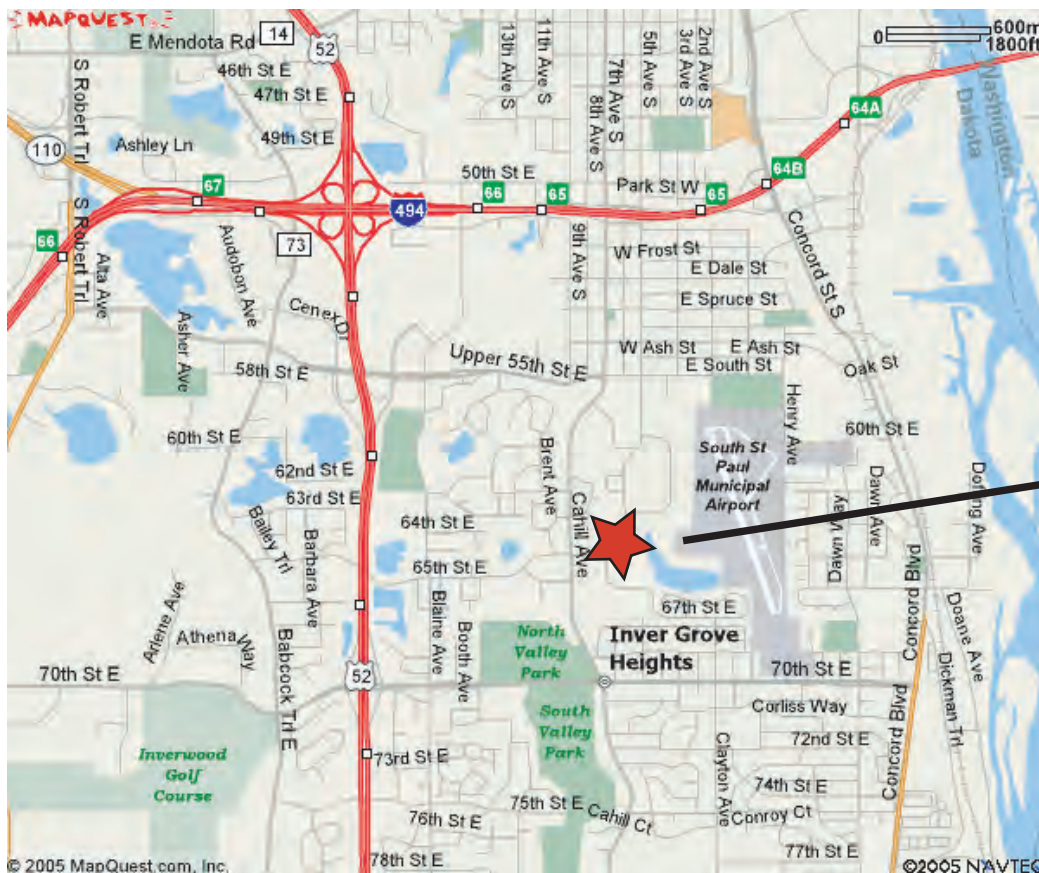

Directions to CLIMB Theatre:

6415 Carmen Avenue East
Inver Grove Heights, MN 55076
651-453-9275

From I-494:

Take the 5th/7th Ave. Exit. Proceed South on 5th Avenue. 5th Turns into Carmen Avenue. Follow Carmen South. CLIMB is on the right hand side of the road, attached to Bingo Plus

From the North on Hwy 52:

Take the Upper 55th Exit, turning RIGHT onto Upper 55th. Proceed down the hill. Cross Cahill Avenue. Turn RIGHT onto Carmen Avenue. CLIMB is on the right hand side of the road attached to Bingo Plus.

From the South on Hwy 52:

Take the 70th Street Exit and follow 70th Street East. Turn LEFT onto CAHILL Avenue. Turn RIGHT onto 65th Street. CLIMB is on the LEFT hand side of the road, attached to Bingo Plus.